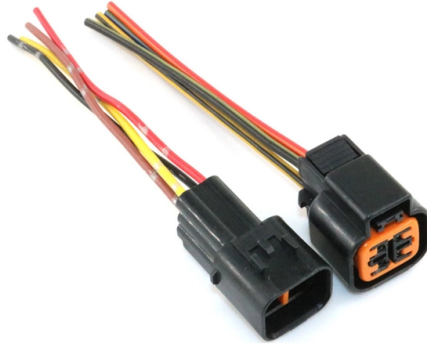

# Mo-2 optical power meter

## Overview

The Micro OWL 2 is a high accuracy, high resolution, microprocessor controlled, optical power meter. The meter has a 75dB dynamic range making it ideal for both single-mode and multimode fiber testing. Page 1 Optical Wavelength Laboratories OPERATIONS GUIDE MICRO OWL 2 OPTICAL POWER METER Model Numbers: MO-2 MO-2V Revision 1. COM Whitewater, WI 53190 Phone: 262-473-0643 Internet: OWL-INC. 15 dB accuracy over its normal operating range. It has an attractive handheld case with a backlit, graphic, liquid crystal display, and 18-key. OWL OPTICAL WAVELENGTH LABORATORIES MO-2 Micro OWL OPTICAL WAVELENGTH LABORATORIES 2 optical power meter with data storage NEW FEATURES: InGaAs photodetector with 2. 15 dB, displaying readings on a backlit LCD in dBm, dB, and microwatts, along with a built-in Loss Wizard for certification against various cabling standards.

## Article Content

MONGOLIAN OPTICAL POWER METER Datasheet, PDF

MONGOLIAN OPTICAL POWER METER Datasheet. Part #: MON101563. Datasheet: 180Kb/3P. Manufacturer: Glamox. Description: MONITOR1-S IP65 GR 430E1/DALI XWB. 110 Results ...

Optical Power Meter Handle With Precise Test Accuracy Dust

Description & Details Optical Power Meter Handle With Precise Test Accuracy Dust Resistant Design And Quick Plug And Play Setup For Field Technicians Description Designed specifically for field